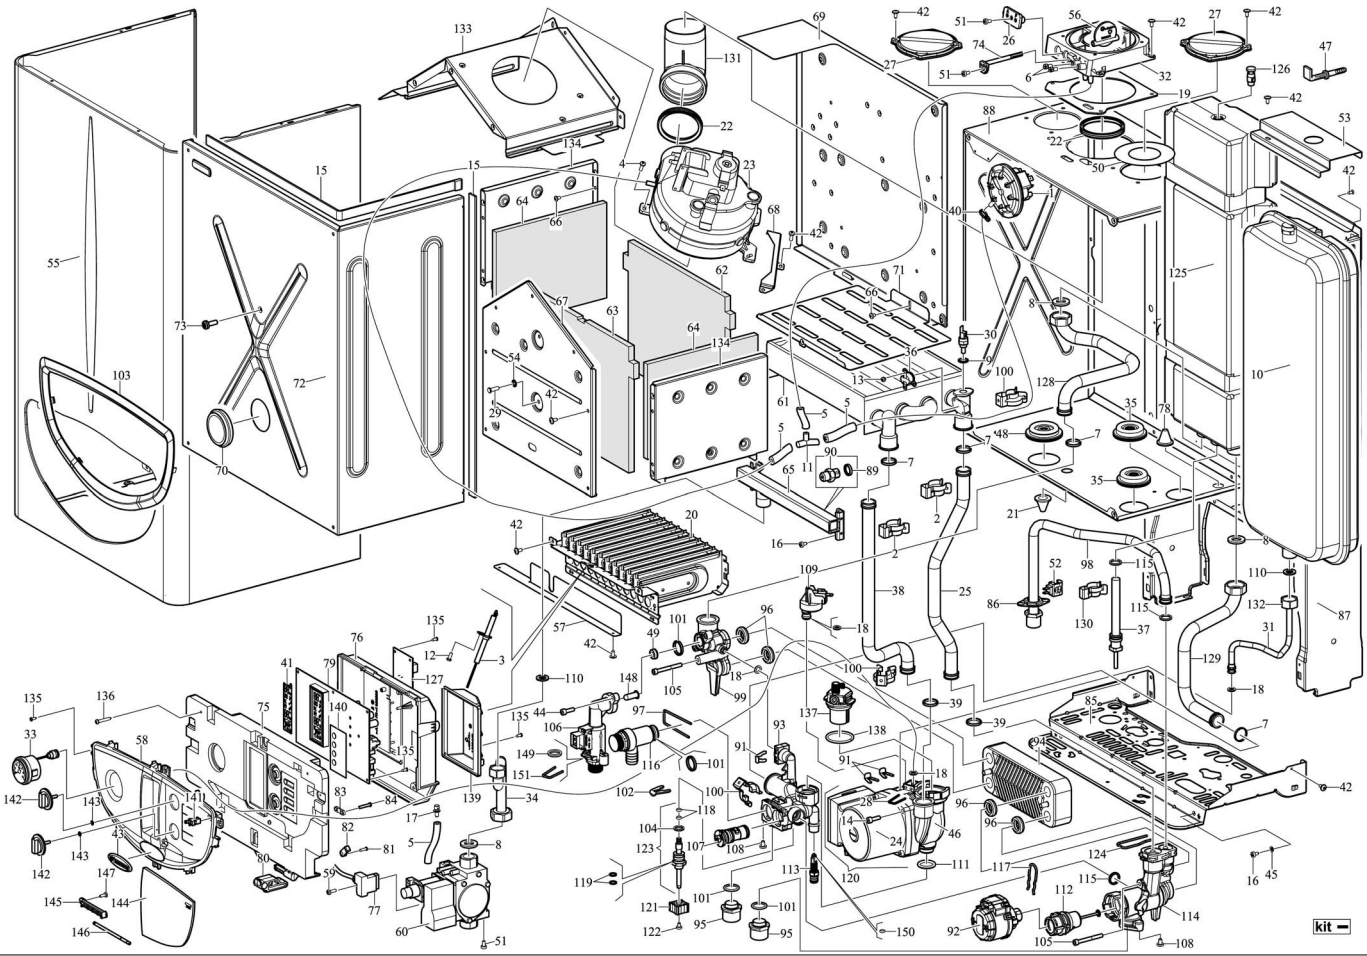

SERIAL NUMBER START OF SERIES	03/09/10
4298797	3.020922

MAIOR EOLO 24 4 E

156AE

kit

N.	CODE	DESCRIPTION	SERIAL NUMBER START OF SERIES
-	3.012552	G20 gas conversion kit	
-	3.015861	LPG gas conversion kit	
-	3.020108	Hydraulic assembly	
-	3.021781	Complete control panel	
1	1.010337	Air pressure switch	
2	1.021829	Clip for exchanger pipes	
3	3.021021	Ignition electrode group	
4	1.01110	Crossheaded flat pointed self-tapping screw (4,2x13)	
5	1.025986	Silicone pipe (4x8)	
6	1.011057	Pressure point screw	
7	1.011141	Silicone O-ring (17,86x2,62, 70 sh)	
8	3.A0120	Gasket kit (3/4")	
9	1.012711	Self-centring gasket	
10	1.024086	Expansion vessel (7,5 litres)	
11	1.014373	"Y" hose union	
12	1.0152	Crossheaded self-tapping screw (3,9x9,5)	
13	1.015498	Crossheaded screw (M3,5x4)	
14	1.010289	Tropicalized hex socket screw (M5x16)	
15	1.013154	Adhesive foam strip (d.15x3)	
16	1.016246	Crossheaded self-forming screw (M4x8)	
17	1.017228	Anti-condensation pipe fitting	
18	nfs	Epdm O-Ring (7,6x2,62, 70 sh)	
18	3.021695	Kit of O-rings multi-functions	
19	1.017529	Gasket for flange with sample points	
20	1.026486	Burner (11 ramps)	
21	1.027009	Silicone fairlead (d.2)	
22	1.025894	Red peroxide epdm gasket (d.60)	
23	1.028550	Fan	
24	1.1630	Pump (15-50)	
25	1.029041	D.18 pipe, delivery	
26	1.024357	Plug for flange with sample points	
27	1.029280	Cap for hole d.80	
28	nfs	Pressure switch locking clip	
28	3.021696	Clip kit	
29	1.027215	Stud (d.5)	
30	1.021762	NTC fast immersion probe	
31	1.030017	Expansion vessel pipe (d.8)	
32	1.024356	Flange with sample points	
33	1.028880	Manometer	
34	1.028562	Gas valve - manifold pipe (d.14)	
35	1.023434	Silicone fairlead (d.16)	
36	1.022522	Klixon thermostat 105 °C	
37	1.028771	"Aqua Celeris" device resistance	
38	1.028589	D.18 pipe, return	
39	nfs	Epdm O-Ring (18,00x2,8, 83sh)	
39	3.021695	Kit of O-rings multi-functions	
40	1.010500	Spring pipe clamp for silicone pipe (d.22)	
41	1.029354	Adhesive for display	
42	1.2275	Flat pointed crossheaded self-tapping screw (4,2x9,5)	
43	1.028794	Adhesive nameplate	
44	1.030602	Hex socket screw (M5x16)	
45	1.4246	Lock washer (M4)	
46	1.028554	Pump body	
47	1.5899	Wall plug package (d.10x50)	
48	1.025064	Silicone fairlead (d.12,5)	
49	1.020426	Flow limiter (8 litres)	
50	2.014201	Flue diaphragm (d.44)	
51	1.2170	Crossheaded screw (M4x8)	
52	1.025380	D.h.w. NTC probe	
53	2.013901	Bracket for expansion vessel	
54	1.021517	Fixed washer	
55	2.013875	Casing framework	
56	1.019562	Flue shutter adjustment deflector	
57	2.014324	Burner bottom deflector	
58	1.028526	Control panel push-button	
59	1.013186	Screw (M3,5x16)	
60	1.014365	SIT 845 gas valve with connections	
61	1.015791	86-fin exchanger	
62	1.028991	Rear ecological fibre panel	
63	1.028992	Front ecological fibre panel	
64	1.028994	Side ecological fibre panel	
65	1.026314	G20 11 ramps gas manifold	
65	1.026355	LPG 11 ramps gas manifold	
66	1.013219	Cone pointed crossheaded self-tapping screw (4,2x6,5)	
67	2.013896	Combustion chamber front	
68	2.014459	Fan unit mounting plate	
69	2.013911	Combustion chamber mount	
70	3.012705	Glass inspection hole group with gasket	
71	2.014242	Grid for exchanger	